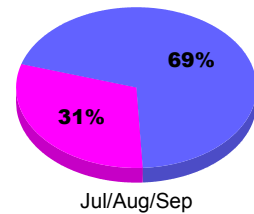

**Club Results 2010-2011**

Goal, New, Dropped, Gain/Loss

**MEMBERSHIP**

Membership Results  
2010-2011

Membership  
2009-2010

Month	Net Memb Goal	Actual New Memb	Actual Dropped Memb	Gain/Loss of Memb	Gain/Loss of Memb
Jul/Aug/Sep	5	46	-47	-1	7
<b>Totals</b>	<b>5</b>	<b>46</b>	<b>-47</b>	<b>-1</b>	<b>7</b>

**Membership Results 2010-2011**

Goal, New, Dropped, Gain/Loss

**Comparison of Club Gain/Loss**

Current Year Compared to the Previous Year

**Comparison of Membership Gain/Loss**

Current Year Compared to the Previous Year

**YTD Status Quo Clubs 2010-2011**

Status Quo Clubs Compared to Status Quo Members

**Gender Comparison 2010-2011**

Male Female