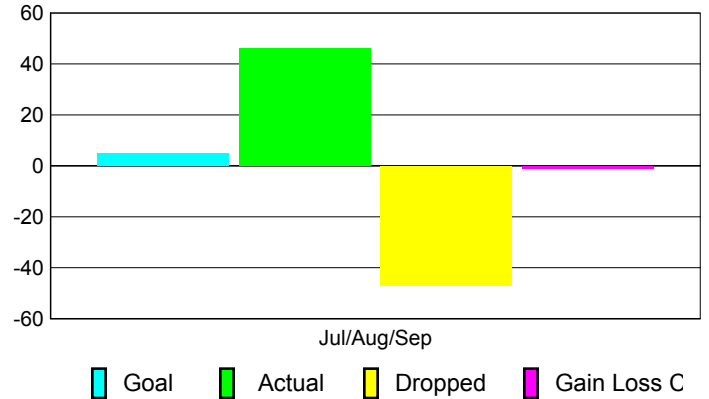

**Club Results 2010-2011**

Goal, New, Dropped, Gain/Loss

**MEMBERSHIP**

Membership Results  
2010-2011

Membership  
2009-2010

Month	Net Memb Goal	Actual New Memb	Actual Dropped Memb	Gain/Loss of Memb	Gain/Loss of Memb
Jul/Aug/Sep	5	46	-47	-1	7
<b>Totals</b>	<b>5</b>	<b>46</b>	<b>-47</b>	<b>-1</b>	<b>7</b>

**Membership Results 2010-2011**

Goal, New, Dropped, Gain/Loss

**Comparison of Club Gain/Loss**

Current Year Compared to the Previous Year

**Comparison of Membership Gain/Loss**

Current Year Compared to the Previous Year